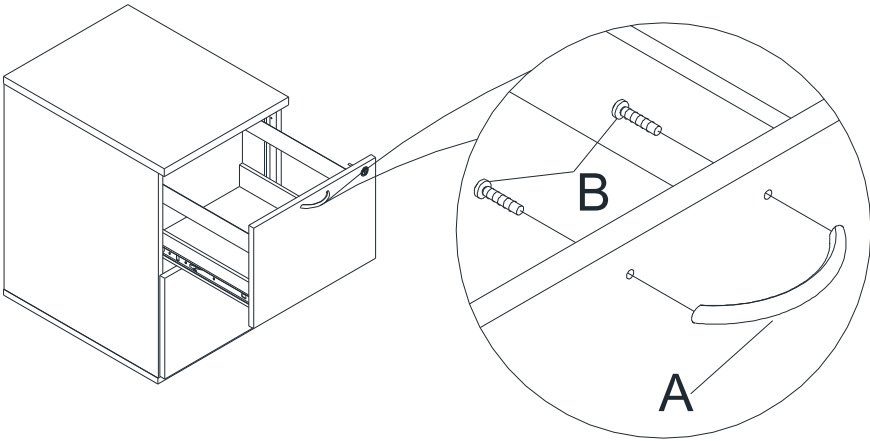

FAILURE TO FOLLOW THESE WARNINGS CAN RESULT IN SERIOUS INJURY

REMEMBER: AT LEAST EVERY 2 MONTHS, CHECK ALL BOLTS, SCREWS AND KNOBS TO BE SURE THEY ARE TIGHT

A: 96 mm Handle x 2

B: M4x22 Screw x 4

1.

2.

3.

4.